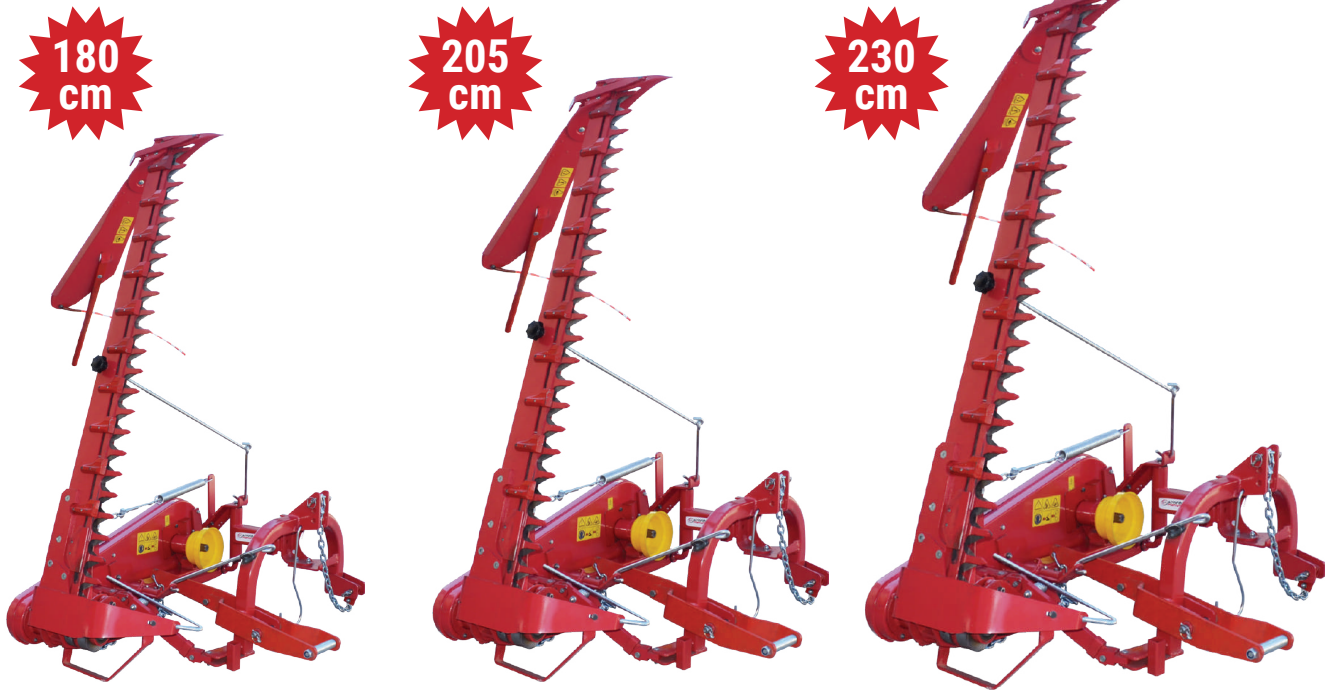

## GASPARDO TYPE DOUBLE ACTION SICKLE BAR MOWER

TECHNICAL SPECIFICATIONS	FR-225-180	FR-225-205	FR-225-230
Cutting Width	180 cm	205 cm	230 cm
Total Weight	220 Kg	240 Kg	260 Kg
Knife Quantity	24 Adet / Pieces	28 Adet / Pieces	32 Adet / Pieces
Finger Quantity	12 Adet / Pieces	14 Adet / Pieces	16 Adet / Pieces
Eccentric Period	1300 d/dak.	1300 d/dak.	1300 d/dak.
Average Knife Speed	3.29 m/s	3.29 m/s	3.29 m/s