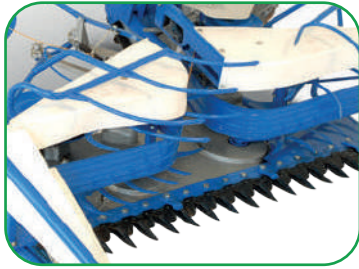

FR-345

622 REAPER BINDER